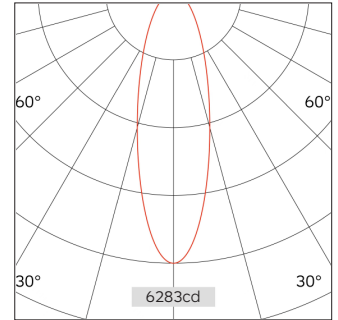

32.05517 Zoom Track Lighting

Light Distribution	Zoom Track Lighting
Colour Temperature	2700/3000/3500/4000K
Colour Rendition Index	CRI 90
Optics	LENS
Beam Angle	15D-47D
Track Phases	1 Circuit/ 3 Circuit
Connected Load	16W
Luminous Flux Of The Luminaire	535lm
Luminaire Efficacy	32lm/W
Colour Deviation	SDCM <5
Light Source	LED
LED Type	COB
Dimming Method	Triac/1-10V/ Dali
Cover Material	Aluminum
Body Material	Aluminum
IP Rating	IP20
Housing Colour	Matt White/ Matt Black
Weight	0.5Kg
Technical Region	220-240V 50/60Hz

Light Beam Talbe		
h(m)	E(lx)	D(m)
		15°
1.0	6283	0.27
2.0	1571	0.54
3.0	698	0.80
4.0	392	1.07
5.0	251	1.34

An excellent and flexible accent lighting solution for restaurants, residential spaces, retail stores and galleries.