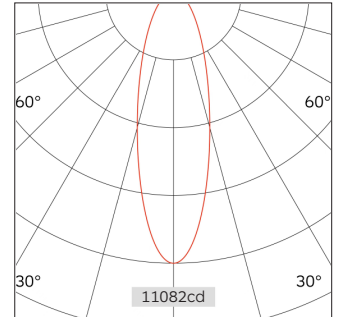

62.05512 FOS Track Lighting

Connected Load	25W
Colour Temperature	2700/3000/3500/4000K
Colour Rendition Index	CRI 90
Optics	LENS
Beam Angle	20D/32D/41D/53D
Track	Low Voltage Track
Light Distribution	FOS Track Lighting
Luminous Flux Of The Luminaire	1840lm
Luminaire Efficacy	67lm/W
Colour Deviation	SDCM < 5
Light Source	LED
LED Type	COB
Dimming Method	1-10V/ Dali
Cover Material	Aluminum
Body Material	Aluminum
IP Rating	IP20
Housing Colour	Sandy White/ Sandy Black
Weight	0.6Kg
Technical Region	Input 48V