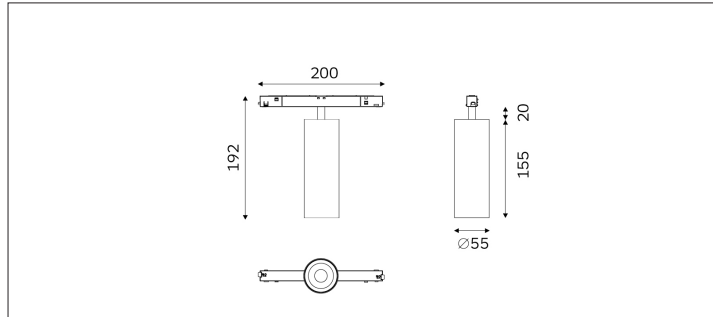

62.05512 FOS Track Lighting

Connected Load	25W
Colour Temperature	2700/3000/3500/4000K
Colour Rendition Index	CRI 90
Optics	LENS
Beam Angle	20D/32D/41D/53D
Track	Low Voltage Track
Light Distribution	FOS Track Lighting
Luminous Flux Of The Luminaire	1840lm
Luminaire Efficacy	67lm/W
Colour Deviation	SDCM < 5
Light Source	LED
LED Type	COB
Dimming Method	1-10V/ Dali
Cover Material	Aluminum
Body Material	Aluminum
IP Rating	IP20
Housing Colour	Sandy White/ Sandy Black
Weight	0.6Kg
Technical Region	Input 48V

Light Beam Talbe		
h(m)	E(lx)	D(m)
		20°
1.0	11082	0.36
2.0	2770	0.71
3.0	1231	1.07
4.0	692	1.42
5.0	443	1.78

It is an individual solution with a high degree of flexibility. all inserts are mounted completely without tools and held within the profile by a magnetic force. With just one flick of the wrist, you can adjust the inserts as needed at any time to set the scene for your desired object. Application areas: residential, hotel, restaurants, retail and other high-end places.