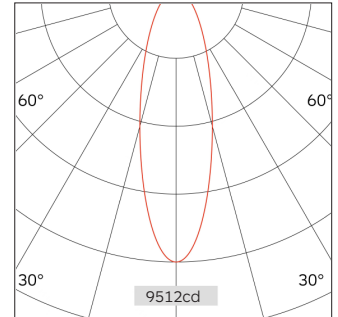

93.06511 FOS Surface Mounted Lighting

Light Distribution	Surface Mounted Lighting
Colour Temperature	2700/3000/3500/4000K
Colour Rendition Index	CRI 90
Optics	LENS
Beam Angle	17D/26D/32D/41D
Installation method	Surface Mounted
Connected Load	25W
Luminous Flux Of The Luminaire	2040lm
Luminaire Efficacy	83m/W
Colour Deviation	SDCM <5
Light Source	LED
LED Type	COB
Dimming Method	Triac/1-10V/ Dali
Cover Material	Aluminum
Body Material	Aluminum
IP Rating	IP20
Housing Colour	Sandy White/ Sandy Black
Weight	0.85Kg
Technical Region	220-240V 50/60Hz

Light Beam Talbe		
h(m)	E(lx)	D(m)
		26°
1.0	9512	0.46
2.0	2378	0.92
3.0	1056	1.38
4.0	595	1.84
5.0	380	2.30

Application areas: retail, museums, hospitality, residential, offices and lobbies.