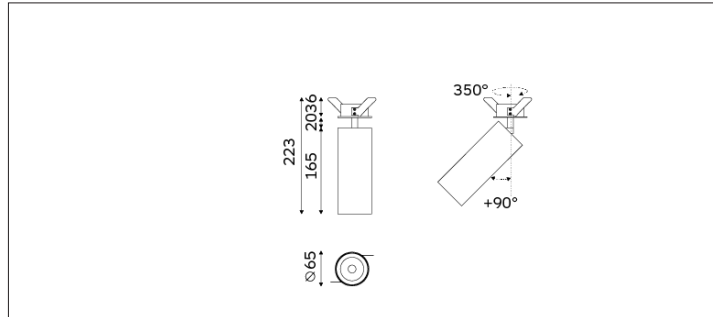

93.06511 FOS Surface Mounted Lighting

Light Distribution	Surface Mounted Lighting
Colour Temperature	2700/3000/3500/4000K
Colour Rendition Index	CRI 90
Optics	LENS
Beam Angle	17D/26D/32D/41D
Installation method	Surface Mounted
Connected Load	25W
Luminous Flux Of The Luminaire	2040lm
Luminaire Efficacy	83m/W
Colour Deviation	SDCM <5
Light Source	LED
LED Type	COB
Dimming Method	Triac/1-10V/ Dali
Cover Material	Aluminum
Body Material	Aluminum
IP Rating	IP20
Housing Colour	Sandy White/ Sandy Black
Weight	0.85Kg
Technical Region	220-240V 50/60Hz

Light Beam Talbe		
h(m)	E(lx)	D(m)
		26°
1.0	9512	0.46
2.0	2378	0.92
3.0	1056	1.38
4.0	595	1.84
5.0	380	2.30

Application areas: retail, museums, hospitality, residential, offices and lobbies.