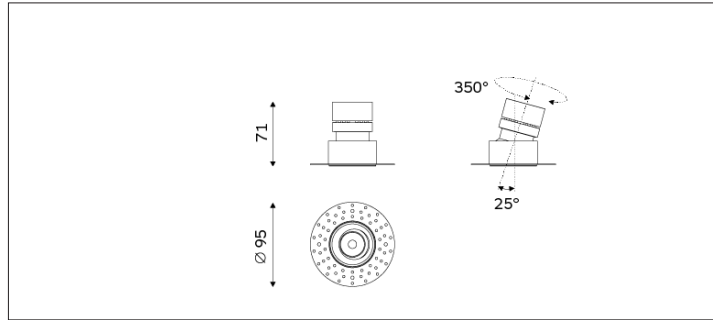

57.05511 SILO Recessed Downlight Trimless

Light Distribution	SILO Recessed Downlight
Colour Temperature	2700/3000/3500/4000K
Colour Rendition Index	CRI 90
Optics	LENS
Beam Angle	18D/24D/29D
Cut Out	55mm
Connected Load	10W
Luminous Flux Of The Luminaire	677lm
Luminaire Efficacy	74m/W
Colour Deviation	SDCM < 5
Light Source	LED
LED Type	COB
Dimming Method	Triac/1-10V/ Dali
Cover Material	Aluminum
Body Material	Aluminum
IP Rating	IP20
Housing Colour	Sandy White/ Sandy Black
Weight	0.5Kg
Technical Region	220-240V 50/60Hz

Light Beam Talbe		
h(m)	E(lx)	D(m)
		24°
1.0	3279	0.42
2.0	819	0.85
3.0	364	1.27
4.0	204	1.70
5.0	131	2.12

Star hotel rooms, aisles, villas, high-end private clubs, restaurants and other commercial spaces (such as furniture stores, ceramic and sanitary ware chain shops, brand chain shops and other commercial atmosphere lighting applications)