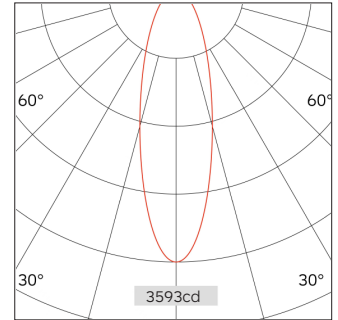

57.05511 SILO Recessed Downlight Trimless

Light Distribution	SILO Recessed Downlight
Colour Temperature	2700/3000/3500/4000K
Colour Rendition Index	CRI 90
Optics	LENS
Beam Angle	18D/24D/29D
Cut Out	55mm
Connected Load	10W
Luminous Flux Of The Luminaire	677lm
Luminaire Efficacy	74m/W
Colour Deviation	SDCM < 5
Light Source	LED
LED Type	COB
Dimming Method	Triac/1-10V/ Dali
Cover Material	Aluminum
Body Material	Aluminum
IP Rating	IP20
Housing Colour	Sandy White/ Sandy Black
Weight	0.5Kg
Technical Region	220-240V 50/60Hz

Light Beam Talbe		
h(m)	E(lx)	D(m)
		24°
1.0	3279	0.42
2.0	819	0.85
3.0	364	1.27
4.0	204	1.70
5.0	131	2.12

Star hotel rooms, aisles, villas, high-end private clubs, restaurants and other commercial spaces (such as furniture stores, ceramic and sanitary ware chain shops, brand chain shops and other commercial atmosphere lighting applications)