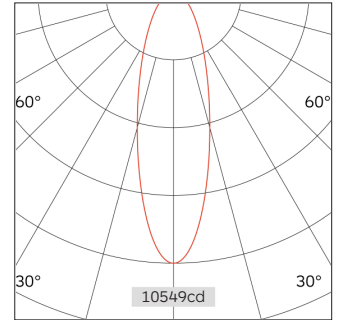

32.06513 Zoom Track Lighting

Light Distribution	Zoom Track Lighting
Colour Temperature	2700/3000/3500/4000K
Colour Rendition Index	CRI 90
Optics	LENS
Beam Angle	15D-45D
Track Phases	1 Circuit/ 3 Circuit
Connected Load	25W
Luminous Flux Of The Luminaire	1006lm
Luminaire Efficacy	41lm/W
Colour Deviation	SDCM <5
Light Source	LED
LED Type	COB
Dimming Method	Triac/1-10V/ Dali
Cover Material	Aluminum
Body Material	Aluminum
IP Rating	IP20
Housing Colour	Matt White/ Matt Black
Weight	0.8Kg
Technical Region	220-240V 50/60Hz

Light Beam Talbe		
h(m)	E(lx)	D(m)
		15°
1.0	10549	0.27
2.0	2637	0.54
3.0	1172	0.81
4.0	659	1.09
5.0	422	1.34

An excellent and flexible accent lighting solution for restaurants, residential spaces, retail stores and galleries.