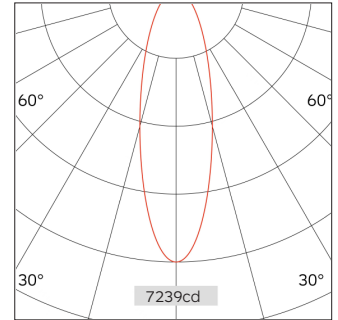

93.05512 FOS Surface Mounted Lighting

Light Distribution	Surface Mounted Lighting
Colour Temperature	2700/3000/3500/4000K
Colour Rendition Index	CRI 90
Optics	LENS
Beam Angle	20D/31D/41D/45D
Installation method	Surface Mounted
Connected Load	16W
Luminous Flux Of The Luminaire	1244lm
Luminaire Efficacy	78m/W
Colour Deviation	SDCM <5
Light Source	LED
LED Type	COB
Dimming Method	Triac/1-10V/ Dali
Cover Material	Aluminum
Body Material	Aluminum
IP Rating	IP20
Housing Colour	Sandy White/ Sandy Black
Weight	0.6Kg
Technical Region	220-240V 50/60Hz

Light Beam Talbe		
h(m)	E(lx)	D(m)
		20°
1.0	7239	0.37
2.0	1809	0.73
3.0	804	1.10
4.0	452	1.47
5.0	289	1.83

Application areas: retail, museums, hospitality, residential, offices and lobbies.