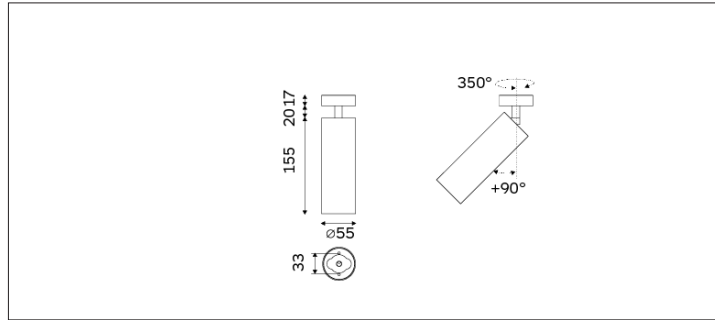

93.05512 FOS Surface Mounted Lighting

Light Distribution	Surface Mounted Lighting
Colour Temperature	2700/3000/3500/4000K
Colour Rendition Index	CRI 90
Optics	LENS
Beam Angle	20D/31D/41D/45D
Installation method	Surface Mounted
Connected Load	16W
Luminous Flux Of The Luminaire	1244lm
Luminaire Efficacy	78m/W
Colour Deviation	SDCM <5
Light Source	LED
LED Type	COB
Dimming Method	Triac/1-10V/ Dali
Cover Material	Aluminum
Body Material	Aluminum
IP Rating	IP20
Housing Colour	Sandy White/ Sandy Black
Weight	0.6Kg
Technical Region	220-240V 50/60Hz

Light Beam Talbe		
h(m)	E(lx)	D(m)
		20°
1.0	7239	0.37
2.0	1809	0.73
3.0	804	1.10
4.0	452	1.47
5.0	289	1.83

Application areas: retail, museums, hospitality, residential, offices and lobbies.