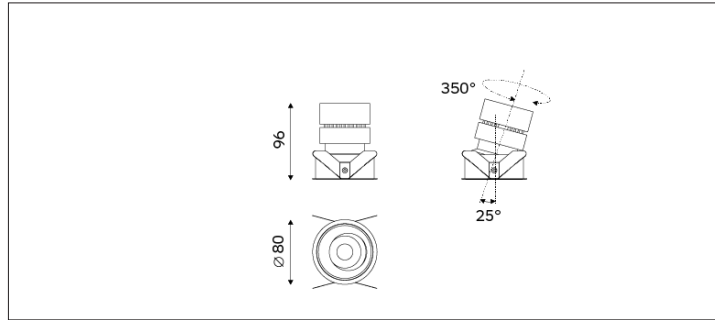

52.09526 SILO Recessed Downlight Trimless

Light Distribution	SILO Recessed Downlight
Colour Temperature	2700/3000/3500/4000K
Colour Rendition Index	CRI 90
Optics	LENS
Beam Angle	19D/25D/37D
Cut Out	95mm
Connected Load	25W
Luminous Flux Of The Luminaire	1616lm
Luminaire Efficacy	80lm/W
Colour Deviation	SDCM <5
Light Source	LED
LED Type	COB
Dimming Method	Triac/1-10V/ Dali
Cover Material	Aluminum
Body Material	Aluminum
IP Rating	IP20
Housing Colour	Sandy White/ Sandy Black
Weight	0.6Kg
Technical Region	220-240V 50/60Hz

Light Beam Talbe		
h(m)	E(lx)	D(m)
		25°
1.0	7887	0.44
2.0	1971	0.89
3.0	876	1.33
4.0	492	1.77
5.0	315	2.22

Star hotel rooms, aisles, villas, high-end private clubs, restaurants and other commercial spaces (such as furniture stores, ceramic and sanitary ware chain shops, brand chain shops and other commercial atmosphere lighting applications)