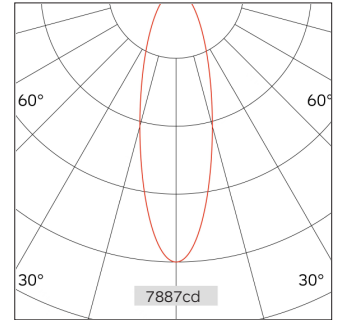

52.09526 SILO Recessed Downlight Trimless

Light Distribution	SILO Recessed Downlight
Colour Temperature	2700/3000/3500/4000K
Colour Rendition Index	CRI 90
Optics	LENS
Beam Angle	19D/25D/37D
Cut Out	95mm
Connected Load	25W
Luminous Flux Of The Luminaire	1616lm
Luminaire Efficacy	80lm/W
Colour Deviation	SDCM <5
Light Source	LED
LED Type	COB
Dimming Method	Triac/1-10V/ Dali
Cover Material	Aluminum
Body Material	Aluminum
IP Rating	IP20
Housing Colour	Sandy White/ Sandy Black
Weight	0.6Kg
Technical Region	220-240V 50/60Hz

Light Beam Talbe		
h(m)	E(lx)	D(m)
		25°
1.0	7887	0.44
2.0	1971	0.89
3.0	876	1.33
4.0	492	1.77
5.0	315	2.22

Star hotel rooms, aisles, villas, high-end private clubs, restaurants and other commercial spaces (such as furniture stores, ceramic and sanitary ware chain shops, brand chain shops and other commercial atmosphere lighting applications)