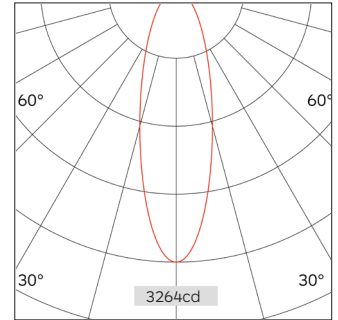

32.04519 FOS Track Lighting

Light Distribution	FOS Track Lighting
Colour Temperature	2700/3000/3500/4000K
Colour Rendition Index	CRI 90
Optics	LENS
Beam Angle	18D/22D/32D/45D
Track Phases	1 Circuit/ 3 Circuit
Connected Load	10W
Luminous Flux Of The Luminaire	617lm
Luminaire Efficacy	64m/W
Colour Deviation	SDCM <5
Light Source	LED
LED Type	COB
Dimming Method	Triac/1-10V/ Dali
Cover Material	Aluminum
Body Material	Aluminum
IP Rating	IP20
Housing Colour	Sandy White/ Sandy Black
Weight	0.35Kg
Technical Region	220-240V 50/60Hz

Light Beam Talbe		
h(m)	E(lx)	D(m)
		22°
1.0	3264	0.40
2.0	816	0.80
3.0	363	1.20
4.0	204	1.60
5.0	130	2.80

Application areas: retail, museums, hospitality, residential, offices and lobbies.