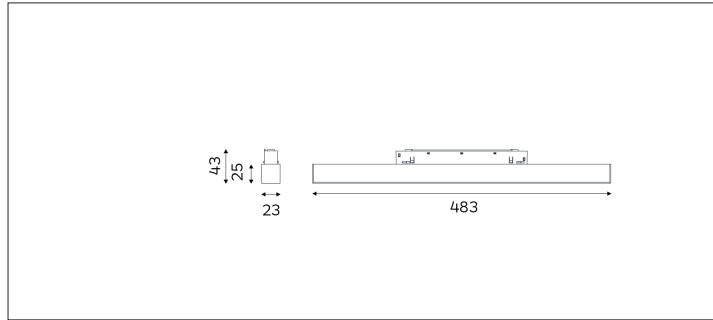

# 61.02310 SPARK 20 Accent Lighting

Connected Load	15W
Colour Temperature	2700/3000/3500/4000K
Colour Rendition Index	CRI 90
Optics	Reflector
Beam Angle	31D/52D
Track	Low Voltage Track
Light Distribution	SPARK 20 Accent Lighting
Luminous Flux Of The Luminaire	950lm
Luminaire Efficacy	71lm/W
Colour Deviation	SDCM <5
Light Source	LED
LED Type	SMD
Dimming Method	1-10V/ Dali
Cover Material	Aluminum
Body Material	Aluminum
IP Rating	IP20
Housing Colour	Matt White/ Matt Black
Weight	0.5Kg
Technical Region	Input 48V

Light Beam Table		
h(m)	E(lx)	D(m)
		31°
1.0	2595	0.56
2.0	648	1.11
3.0	288	1.67
4.0	162	2.22
5.0	103	2.78

It is an individual solution with a high degree of flexibility. all inserts are mounted completely without tools and held within the profile by a magnetic force. With just one flick of the wrist, you can adjust the inserts as needed at any time to set the scene for your desired object. Application areas: residential, hotel, restaurants, retail and other high-end places.