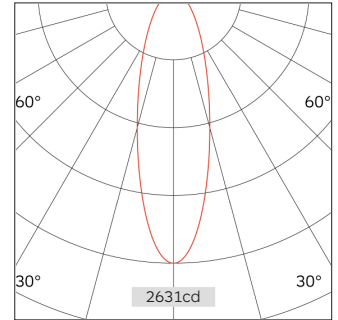

# 61.02310 SPARK 20 Accent Lighting

Connected Load	15W
Colour Temperature	2700/3000/3500/4000K
Colour Rendition Index	CRI 90
Optics	Reflector
Beam Angle	31D/52D
Track	Low Voltage Track
Light Distribution	SPARK 20 Accent Lighting
Luminous Flux Of The Luminaire	950lm
Luminaire Efficacy	71lm/W
Colour Deviation	SDCM <5
Light Source	LED
LED Type	SMD
Dimming Method	1-10V/ Dali
Cover Material	Aluminum
Body Material	Aluminum
IP Rating	IP20
Housing Colour	Matt White/ Matt Black
Weight	0.5Kg
Technical Region	Input 48V

Light Beam Table		
h(m)	E(lx)	D(m)
		31°
1.0	2595	0.56
2.0	648	1.11
3.0	288	1.67
4.0	162	2.22
5.0	103	2.78

It is an individual solution with a high degree of flexibility. all inserts are mounted completely without tools and held within the profile by a magnetic force. With just one flick of the wrist, you can adjust the inserts as needed at any time to set the scene for your desired object. Application areas: residential, hotel, restaurants, retail and other high-end places.