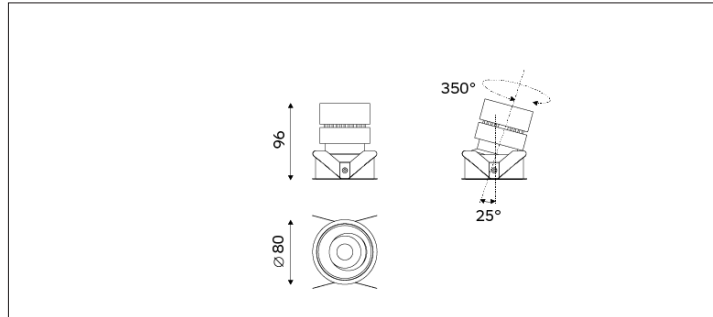

52.07517 SILO Recessed Downlight Trimless

Light Distribution	SILO Recessed Downlight
Colour Temperature	2700/3000/3500/4000K
Colour Rendition Index	CRI 90
Optics	LENS
Beam Angle	21D/26D/39D
Cut Out	75mm
Connected Load	15W
Luminous Flux Of The Luminaire	1167lm
Luminaire Efficacy	78lm/W
Colour Deviation	SDCM <5
Light Source	LED
LED Type	COB
Dimming Method	Triac/1-10V/ Dali
Cover Material	Aluminum
Body Material	Aluminum
IP Rating	IP20
Housing Colour	Sandy White/ Sandy Black
Weight	0.6Kg
Technical Region	220-240V 50/60Hz

Light Beam Talbe		
h(m)	E(lx)	D(m)
		26°
1.0	4853	0.47
2.0	1213	0.93
3.0	539	1.40
4.0	303	1.87
5.0	194	2.33

Star hotel rooms, aisles, villas, high-end private clubs, restaurants and other commercial spaces (such as furniture stores, ceramic and sanitary ware chain shops, brand chain shops and other commercial atmosphere lighting applications)