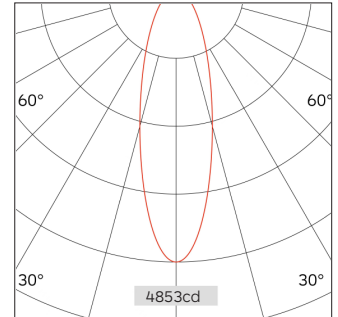

52.07517 SILO Recessed Downlight Trimless

Light Distribution	SILO Recessed Downlight
Colour Temperature	2700/3000/3500/4000K
Colour Rendition Index	CRI 90
Optics	LENS
Beam Angle	21D/26D/39D
Cut Out	75mm
Connected Load	15W
Luminous Flux Of The Luminaire	1167lm
Luminaire Efficacy	78lm/W
Colour Deviation	SDCM <5
Light Source	LED
LED Type	COB
Dimming Method	Triac/1-10V/ Dali
Cover Material	Aluminum
Body Material	Aluminum
IP Rating	IP20
Housing Colour	Sandy White/ Sandy Black
Weight	0.6Kg
Technical Region	220-240V 50/60Hz

Light Beam Talbe		
h(m)	E(lx)	D(m)
		26°
1.0	4853	0.47
2.0	1213	0.93
3.0	539	1.40
4.0	303	1.87
5.0	194	2.33

Star hotel rooms, aisles, villas, high-end private clubs, restaurants and other commercial spaces (such as furniture stores, ceramic and sanitary ware chain shops, brand chain shops and other commercial atmosphere lighting applications)