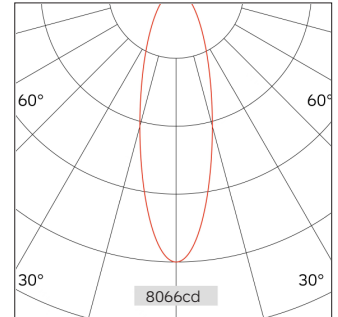

51.07512 SLIM Recessed Downlight

Light Distribution	SLIM Recessed Downlight
Colour Temperature	2700/3000/3500/4000K
Colour Rendition Index	CRI 90
Optics	LENS
Beam Angle	15D/25D/35D
Cut Out	75mm
Connected Load	26W
Luminous Flux Of The Luminaire	1638lm
Luminaire Efficacy	63m/W
Colour Deviation	SDCM <5
Light Source	LED
LED Type	COB
Dimming Method	Triac/1-10V/ Dali
Cover Material	Aluminum
Body Material	Aluminum
IP Rating	IP20
Housing Colour	Sandy White/ Sandy Black
Weight	0.65Kg
Technical Region	220-240V 50/60Hz

Light Beam Talbe		
h(m)	E(lx)	D(m)
		25°
1.0	8066	0.46
2.0	2016	0.91
3.0	896	1.37
4.0	504	1.83
5.0	322	2.28

Application areas: High end residential and retail projects, hotels, museums and galleries.