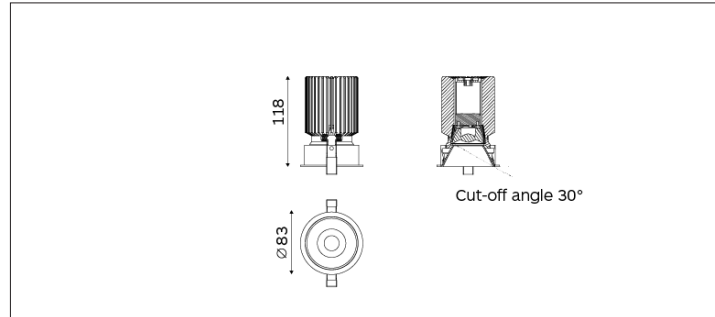

51.07512 SLIM Recessed Downlight

Light Distribution	SLIM Recessed Downlight
Colour Temperature	2700/3000/3500/4000K
Colour Rendition Index	CRI 90
Optics	LENS
Beam Angle	15D/25D/35D
Cut Out	75mm
Connected Load	26W
Luminous Flux Of The Luminaire	1638lm
Luminaire Efficacy	63m/W
Colour Deviation	SDCM <5
Light Source	LED
LED Type	COB
Dimming Method	Triac/1-10V/ Dali
Cover Material	Aluminum
Body Material	Aluminum
IP Rating	IP20
Housing Colour	Sandy White/ Sandy Black
Weight	0.65Kg
Technical Region	220-240V 50/60Hz

Light Beam Talbe		
h(m)	E(lx)	D(m)
		25°
1.0	8066	0.46
2.0	2016	0.91
3.0	896	1.37
4.0	504	1.83
5.0	322	2.28

Application areas: High end residential and retail projects, hotels, museums and galleries.