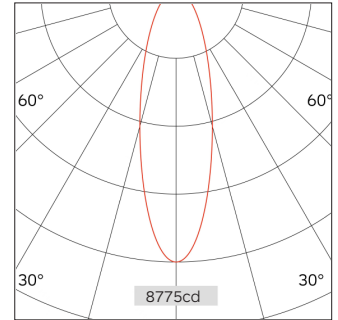

51.07513 SLIM Recessed Downlight

Light Distribution	SLIM Recessed Downlight
Colour Temperature	2700/3000/3500/4000K
Colour Rendition Index	CRI 90
Optics	LENS
Beam Angle	19D/28D/38D
Cut Out	75mm
Connected Load	32W
Luminous Flux Of The Luminaire	2156lm
Luminaire Efficacy	66m/W
Colour Deviation	SDCM <5
Light Source	LED
LED Type	COB
Dimming Method	Triac/1-10V/ Dali
Cover Material	Aluminum
Body Material	Aluminum
IP Rating	IP20
Housing Colour	Sandy White/ Sandy Black
Weight	0.8Kg
Technical Region	220-240V 50/60Hz

Light Beam Talbe		
h(m)	E(lx)	D(m)
		28°
1.0	8775	0.51
2.0	2193	1.02
3.0	975	1.54
4.0	548	2.05
5.0	351	2.56

Application areas: High end residential and retail projects, hotels, museums and galleries.