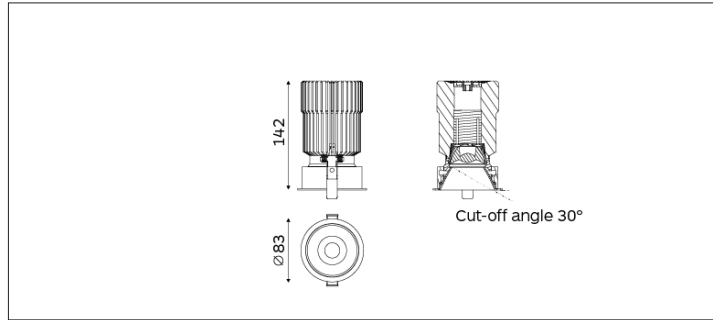

51.07513 SLIM Recessed Downlight

Light Distribution	SLIM Recessed Downlight
Colour Temperature	2700/3000/3500/4000K
Colour Rendition Index	CRI 90
Optics	LENS
Beam Angle	19D/28D/38D
Cut Out	75mm
Connected Load	32W
Luminous Flux Of The Luminaire	2156lm
Luminaire Efficacy	66m/W
Colour Deviation	SDCM <5
Light Source	LED
LED Type	COB
Dimming Method	Triac/1-10V/ Dali
Cover Material	Aluminum
Body Material	Aluminum
IP Rating	IP20
Housing Colour	Sandy White/ Sandy Black
Weight	0.8Kg
Technical Region	220-240V 50/60Hz

Light Beam Talbe		
h(m)	E(lx)	D(m)
		28°
1.0	8775	0.51
2.0	2193	1.02
3.0	975	1.54
4.0	548	2.05
5.0	351	2.56

Application areas: High end residential and retail projects, hotels, museums and galleries.