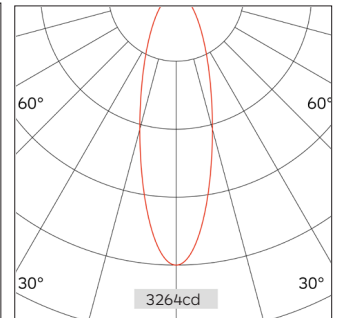

93.04512 FOS Surface Mounted Lighting

Light Distribution	Surface Mounted Lighting
Colour Temperature	2700/3000/3500/4000K
Colour Rendition Index	CRI 90
Optics	LENS
Beam Angle	18D/22D/32D/45D
Installation method	Surface Mounted
Connected Load	10W
Luminous Flux Of The Luminaire	617lm
Luminaire Efficacy	64m/W
Colour Deviation	SDCM <5
Light Source	LED
LED Type	COB
Dimming Method	Triac/1-10V/ Dali
Cover Material	Aluminum
Body Material	Aluminum
IP Rating	IP20
Housing Colour	Sandy White/ Sandy Black
Weight	0.35Kg
Technical Region	220-240V 50/60Hz

Light Beam Talbe

h(m)	E(lx)	D(m)
		22°
1.0	3264	0.40
2.0	816	0.80
3.0	363	1.20
4.0	204	1.60
5.0	130	2.80

Application areas: retail, museums, hospitality, residential, offices and lobbies.