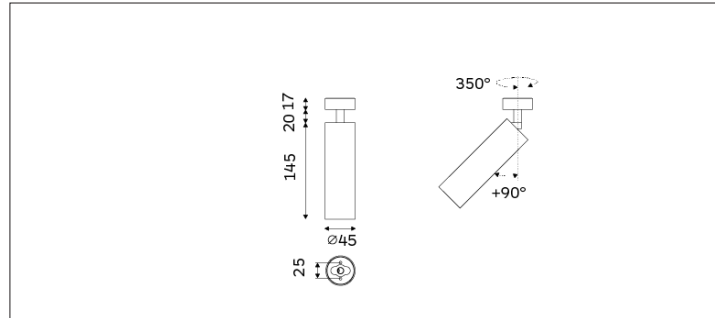

93.04512 FOS Surface Mounted Lighting

Light Distribution	Surface Mounted Lighting
Colour Temperature	2700/3000/3500/4000K
Colour Rendition Index	CRI 90
Optics	LENS
Beam Angle	18D/22D/32D/45D
Installation method	Surface Mounted
Connected Load	10W
Luminous Flux Of The Luminaire	617lm
Luminaire Efficacy	64m/W
Colour Deviation	SDCM <5
Light Source	LED
LED Type	COB
Dimming Method	Triac/1-10V/ Dali
Cover Material	Aluminum
Body Material	Aluminum
IP Rating	IP20
Housing Colour	Sandy White/ Sandy Black
Weight	0.35Kg
Technical Region	220-240V 50/60Hz

Light Beam Talbe

h(m)	E(lx)	D(m)
		22°
1.0	3264	0.40
2.0	816	0.80
3.0	363	1.20
4.0	204	1.60
5.0	130	2.80

Application areas: retail, museums, hospitality, residential, offices and lobbies.