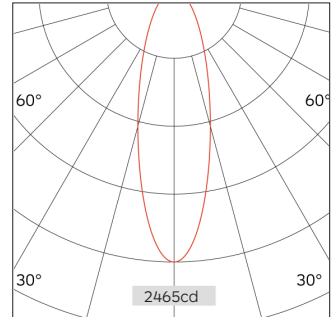

51.04511 MINI Recessed Downlight-Fixed

Light Distribution	MINI Recessed Downlight
Colour Temperature	2700/3000/3500/4000K
Colour Rendition Index	CRI 90
Optics	LENS
Beam Angle	20D/25D/38D/54D
Cut Out	45mm
Connected Load	6W
Luminous Flux Of The Luminaire	384lm
Luminaire Efficacy	61lm/W
Colour Deviation	SDCM <5
Light Source	LED
LED Type	COB
Dimming Method	Triac/1-10V/ Dali
Cover Material	Aluminum
Body Material	Aluminum
IP Rating	IP20
Housing Colour	Sandy White/ Sandy Black
Weight	0.2Kg
Technical Region	220-240V 50/60Hz

Light Beam Talbe		
h(m)	E(lx)	D(m)
		20°
1.0	2465	0.36
2.0	616	0.71
3.0	273	1.07
4.0	154	1.43
5.0	98	1.78

Application areas: High end residential and retail projects, hotels, museums and galleries.