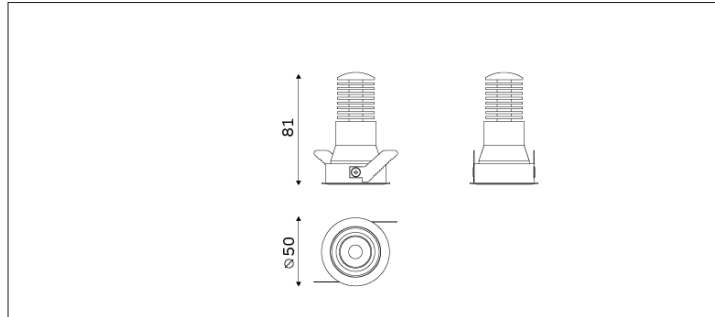

51.04511 MINI Recessed Downlight-Fixed

Light Distribution	MINI Recessed Downlight
Colour Temperature	2700/3000/3500/4000K
Colour Rendition Index	CRI 90
Optics	LENS
Beam Angle	20D/25D/38D/54D
Cut Out	45mm
Connected Load	6W
Luminous Flux Of The Luminaire	384lm
Luminaire Efficacy	61lm/W
Colour Deviation	SDCM <5
Light Source	LED
LED Type	COB
Dimming Method	Triac/1-10V/ Dali
Cover Material	Aluminum
Body Material	Aluminum
IP Rating	IP20
Housing Colour	Sandy White/ Sandy Black
Weight	0.2Kg
Technical Region	220-240V 50/60Hz

Light Beam Talbe		
h(m)	E(lx)	D(m)
		20°
1.0	2465	0.36
2.0	616	0.71
3.0	273	1.07
4.0	154	1.43
5.0	98	1.78

Application areas: High end residential and retail projects, hotels, museums and galleries.