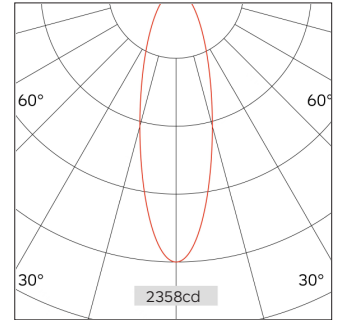

# 51.03517 MINI Recessed Downlight-Fixed

Light Distribution	MINI Recessed Downlight
Colour Temperature	2700/3000/3500/4000K
Colour Rendition Index	CRI 90
Optics	LENS
Beam Angle	20D/24D/39D/51D
Cut Out	35mm
Connected Load	6.5W
Luminous Flux Of The Luminaire	432lm
Luminaire Efficacy	67lm/W
Colour Deviation	SDCM <5
Light Source	LED
LED Type	COB
Dimming Method	Triac/1-10V/ Dali
Cover Material	Aluminum
Body Material	Aluminum
IP Rating	IP20
Housing Colour	Sandy White/ Sandy Black
Weight	0.2Kg
Technical Region	220-240V 50/60Hz

Light Beam Table		
h(m)	E(lx)	D(m)
		20°
1.0	2358	0.35
2.0	589	0.71
3.0	262	1.06
4.0	147	1.41
5.0	94	1.76

Application areas: High end residential and retail projects, hotels, museums and galleries.