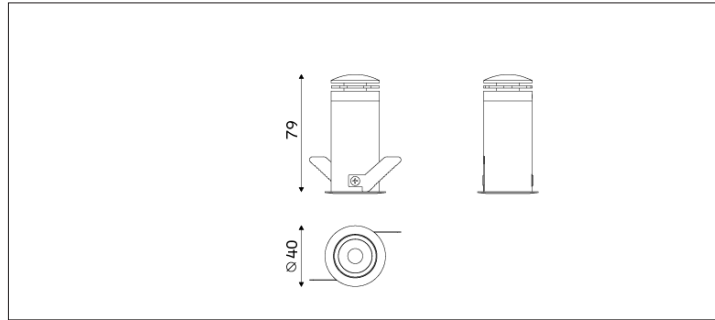

# 51.03517 MINI Recessed Downlight-Fixed

Light Distribution	MINI Recessed Downlight
Colour Temperature	2700/3000/3500/4000K
Colour Rendition Index	CRI 90
Optics	LENS
Beam Angle	20D/24D/39D/51D
Cut Out	35mm
Connected Load	6.5W
Luminous Flux Of The Luminaire	432lm
Luminaire Efficacy	67lm/W
Colour Deviation	SDCM <5
Light Source	LED
LED Type	COB
Dimming Method	Triac/1-10V/ Dali
Cover Material	Aluminum
Body Material	Aluminum
IP Rating	IP20
Housing Colour	Sandy White/ Sandy Black
Weight	0.2Kg
Technical Region	220-240V 50/60Hz

Light Beam Table		
h(m)	E(lx)	D(m)
		20°
1.0	2358	0.35
2.0	589	0.71
3.0	262	1.06
4.0	147	1.41
5.0	94	1.76

Application areas: High end residential and retail projects, hotels, museums and galleries.