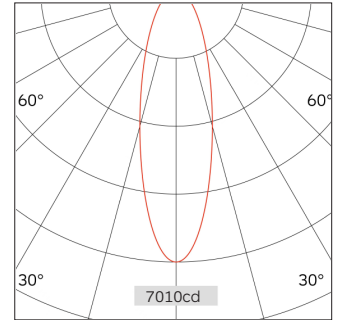

# 51.07511 SLIM Recessed Downlight

Light Distribution	SLIM Recessed Downlight
Colour Temperature	2700/3000/3500/4000K
Colour Rendition Index	CRI 90
Optics	LENS
Beam Angle	15D/25D/35D
Cut Out	75mm
Connected Load	20W
Luminous Flux Of The Luminaire	1411lm
Luminaire Efficacy	67m/W
Colour Deviation	SDCM <5
Light Source	LED
LED Type	COB
Dimming Method	Triac/1-10V/ Dali
Cover Material	Aluminum
Body Material	Aluminum
IP Rating	IP20
Housing Colour	Sandy White/ Sandy Black
Weight	0.5Kg
Technical Region	220-240V 50/60Hz

## Light Beam Table

h(m)	E(lx)	D(m)
		25°
1.0	6980	0.45
2.0	1745	0.91
3.0	776	1.36
4.0	436	1.81
5.0	279	2.27

Application areas: High end residential and retail projects, hotels, museums and galleries.