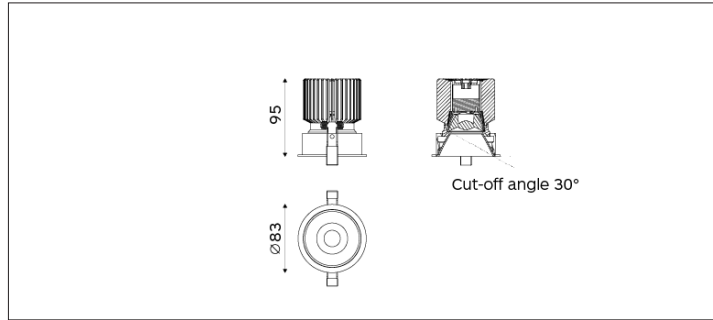

# 51.07511 SLIM Recessed Downlight

Light Distribution	SLIM Recessed Downlight
Colour Temperature	2700/3000/3500/4000K
Colour Rendition Index	CRI 90
Optics	LENS
Beam Angle	15D/25D/35D
Cut Out	75mm
Connected Load	20W
Luminous Flux Of The Luminaire	1411lm
Luminaire Efficacy	67m/W
Colour Deviation	SDCM <5
Light Source	LED
LED Type	COB
Dimming Method	Triac/1-10V/ Dali
Cover Material	Aluminum
Body Material	Aluminum
IP Rating	IP20
Housing Colour	Sandy White/ Sandy Black
Weight	0.5Kg
Technical Region	220-240V 50/60Hz

## Light Beam Table

h(m)	E(lx)	D(m)
		25°
1.0	6980	0.45
2.0	1745	0.91
3.0	776	1.36
4.0	436	1.81
5.0	279	2.27

Application areas: High end residential and retail projects, hotels, museums and galleries.