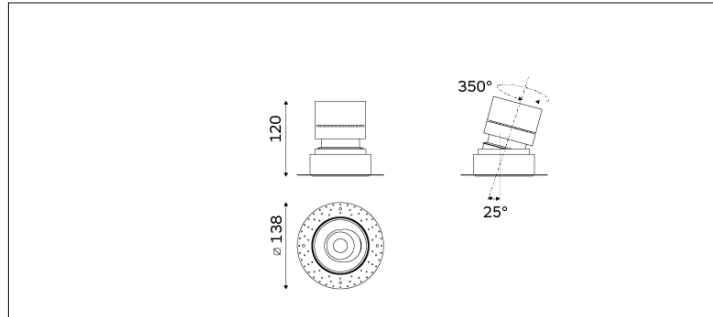

57.09516 SILO Recessed Downlight Trimless

Light Distribution	SILO Recessed Downlight
Colour Temperature	2700/3000/3500/4000K
Colour Rendition Index	CRI 90
Optics	LENS
Beam Angle	19D/25D/37D
Cut Out	95mm
Connected Load	25W
Luminous Flux Of The Luminaire	1616m
Luminaire Efficacy	78m/W
Colour Deviation	SDCM <5
Light Source	LED
LED Type	COB
Dimming Method	Triac/1-10V/ Dali
Cover Material	Aluminum
Body Material	Aluminum
IP Rating	IP20
Housing Colour	Sandy White/ Sandy Black
Weight	0.5Kg
Technical Region	220-240V 50/60Hz

Light Beam Talbe		
h(m)	E(lx)	D(m)
		25°
1.0	7887	0.44
2.0	1971	0.89
3.0	876	1.33
4.0	492	1.77
5.0	315	2.22

Star hotel rooms, aisles, villas, high-end private clubs, restaurants and other commercial spaces (such as furniture stores, ceramic and sanitary ware chain shops, brand chain shops and other commercial atmosphere lighting applications)