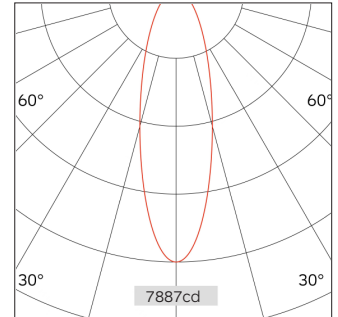

57.09516 SILO Recessed Downlight Trimless

Light Distribution	SILO Recessed Downlight
Colour Temperature	2700/3000/3500/4000K
Colour Rendition Index	CRI 90
Optics	LENS
Beam Angle	19D/25D/37D
Cut Out	95mm
Connected Load	25W
Luminous Flux Of The Luminaire	1616m
Luminaire Efficacy	78m/W
Colour Deviation	SDCM <5
Light Source	LED
LED Type	COB
Dimming Method	Triac/1-10V/ Dali
Cover Material	Aluminum
Body Material	Aluminum
IP Rating	IP20
Housing Colour	Sandy White/ Sandy Black
Weight	0.5Kg
Technical Region	220-240V 50/60Hz

Light Beam Talbe		
h(m)	E(lx)	D(m)
		25°
1.0	7887	0.44
2.0	1971	0.89
3.0	876	1.33
4.0	492	1.77
5.0	315	2.22

Star hotel rooms, aisles, villas, high-end private clubs, restaurants and other commercial spaces (such as furniture stores, ceramic and sanitary ware chain shops, brand chain shops and other commercial atmosphere lighting applications)