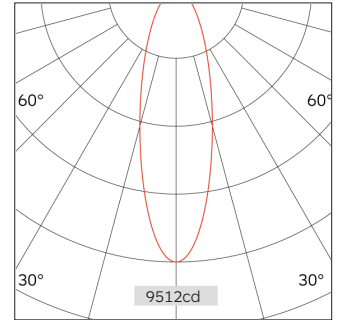

32.06512 FOS Track Lighting

Light Distribution	FOS Track Lighting
Colour Temperature	2700/3000/3500/4000K
Colour Rendition Index	CRI 90
Optics	LENS
Beam Angle	17D/26D/32D/41D
Track Phases	1 Circuit/ 3 Circuit
Connected Load	25W
Luminous Flux Of The Luminaire	2040lm
Luminaire Efficacy	83m/W
Colour Deviation	SDCM <5
Light Source	LED
LED Type	COB
Dimming Method	Triac/1-10V/ Dali
Cover Material	Aluminum
Body Material	Aluminum
IP Rating	IP20
Housing Colour	Sandy White/ Sandy Black
Weight	0.85Kg
Technical Region	220-240V 50/60Hz

Light Beam Talbe		
h(m)	E(lx)	D(m)
		26°
1.0	9512	0.46
2.0	2378	0.92
3.0	1056	1.38
4.0	595	1.84
5.0	380	2.30

Application areas: retail, museums, hospitality, residential, offices and lobbies.