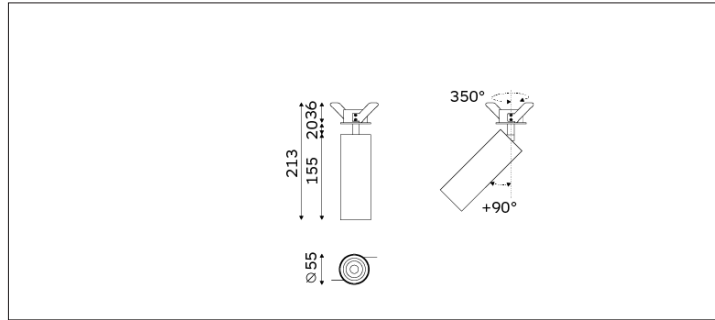

32.05516 FOS Track Lighting

Light Distribution	FOS Track Lighting
Colour Temperature	2700/3000/3500/4000K
Colour Rendition Index	CRI 90
Optics	LENS
Beam Angle	20D/31D/41D/45D
Track Phases	1 Circuit/ 3 Circuit
Connected Load	16W
Luminous Flux Of The Luminaire	1244lm
Luminaire Efficacy	78m/W
Colour Deviation	SDCM <5
Light Source	LED
LED Type	COB
Dimming Method	Triac/1-10V/ Dali
Cover Material	Aluminum
Body Material	Aluminum
IP Rating	IP20
Housing Colour	Sandy White/ Sandy Black
Weight	0.6Kg
Technical Region	220-240V 50/60Hz

Light Beam Talbe		
h(m)	E(lx)	D(m)
		20°
1.0	7239	0.37
2.0	1809	0.73
3.0	804	1.10
4.0	452	1.47
5.0	289	1.83

Application areas: retail, museums, hospitality, residential, offices and lobbies.