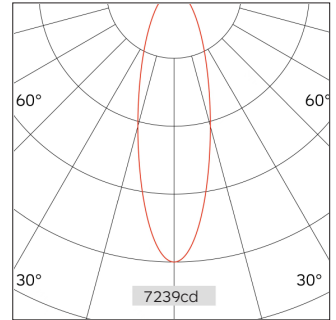

32.05516 FOS Track Lighting

Light Distribution	FOS Track Lighting
Colour Temperature	2700/3000/3500/4000K
Colour Rendition Index	CRI 90
Optics	LENS
Beam Angle	20D/31D/41D/45D
Track Phases	1 Circuit/ 3 Circuit
Connected Load	16W
Luminous Flux Of The Luminaire	1244lm
Luminaire Efficacy	78m/W
Colour Deviation	SDCM <5
Light Source	LED
LED Type	COB
Dimming Method	Triac/1-10V/ Dali
Cover Material	Aluminum
Body Material	Aluminum
IP Rating	IP20
Housing Colour	Sandy White/ Sandy Black
Weight	0.6Kg
Technical Region	220-240V 50/60Hz

Light Beam Talbe		
h(m)	E(lx)	D(m)
		20°
1.0	7239	0.37
2.0	1809	0.73
3.0	804	1.10
4.0	452	1.47
5.0	289	1.83

Application areas: retail, museums, hospitality, residential, offices and lobbies.