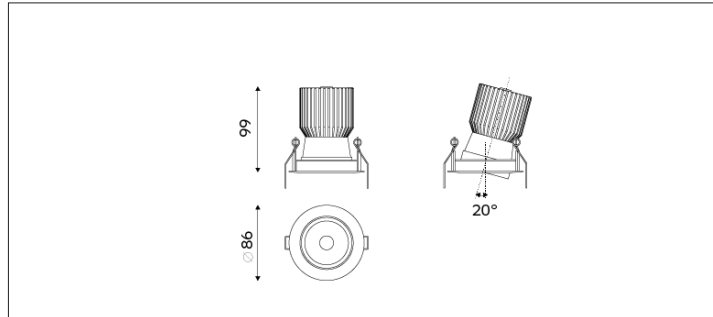

52.08011 ECO Recessed Downlight

Light Distribution	ECO Recessed Downlight
Colour Temperature	2700/3000/3500/4000K
Colour Rendition Index	CRI 90
Optics	LENS
Beam Angle	9D/20D/30D/56D
Cut Out	80mm
Connected Load	15W
Luminous Flux Of The Luminaire	1067lm
Luminaire Efficacy	74lm/W
Colour Deviation	SDCM <5
Light Source	LED
LED Type	COB
Dimming Method	Triac/1-10V/ Dali
Cover Material	Aluminum
Body Material	Aluminum
IP Rating	IP20
Housing Colour	Sandy White/ Sandy Black
Weight	0.5Kg
Technical Region	220-240V 50/60Hz

Light Beam Talbe		
h(m)	E(lx)	D(m)
		20°
1.0	6965	0.36
2.0	1741	0.71
3.0	773	1.07
4.0	435	1.43
5.0	278	1.78

Application areas: High end residential and retail projects, hotels, museums and galleries.