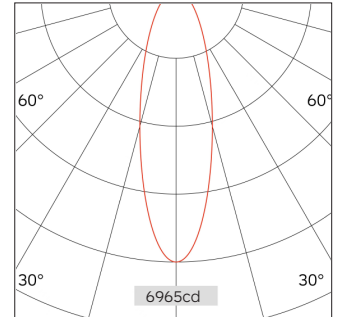

52.08011 ECO Recessed Downlight

Light Distribution	ECO Recessed Downlight
Colour Temperature	2700/3000/3500/4000K
Colour Rendition Index	CRI 90
Optics	LENS
Beam Angle	9D/20D/30D/56D
Cut Out	80mm
Connected Load	15W
Luminous Flux Of The Luminaire	1067lm
Luminaire Efficacy	74lm/W
Colour Deviation	SDCM <5
Light Source	LED
LED Type	COB
Dimming Method	Triac/1-10V/ Dali
Cover Material	Aluminum
Body Material	Aluminum
IP Rating	IP20
Housing Colour	Sandy White/ Sandy Black
Weight	0.5Kg
Technical Region	220-240V 50/60Hz

Light Beam Talbe		
h(m)	E(lx)	D(m)
		20°
1.0	6965	0.36
2.0	1741	0.71
3.0	773	1.07
4.0	435	1.43
5.0	278	1.78

Application areas: High end residential and retail projects, hotels, museums and galleries.