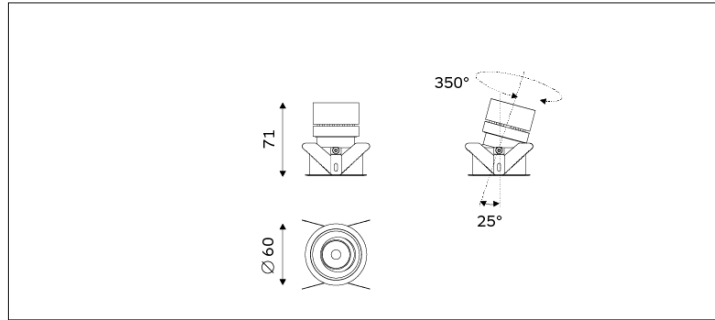

# 52.05518 SILO Recessed Downlight

Light Distribution	SILO Recessed Downlight
Colour Temperature	2700/3000/3500/4000K
Colour Rendition Index	CRI 90
Optics	LENS
Beam Angle	18D/24D/29D
Cut Out	55mm
Connected Load	10W
Luminous Flux Of The Luminaire	504lm
Luminaire Efficacy	55lm/W
Colour Deviation	SDCM <5
Light Source	LED
LED Type	COB
Dimming Method	Triac/1-10V/ Dali
Cover Material	Aluminum
Body Material	Aluminum
IP Rating	IP20
Housing Colour	Sandy White/ Sandy Black
Weight	0.3Kg
Technical Region	220-240V 50/60Hz

Light Beam Talbe		
h(m)	E(lx)	D(m)
		24°
1.0	3593	0.32
2.0	898	0.64
3.0	399	0.96
4.0	225	1.28
5.0	144	1.60

Star hotel rooms, aisles, villas, high-end private clubs, restaurants and other commercial spaces (such as furniture stores, ceramic and sanitary ware chain shops, brand chain shops and other commercial atmosphere lighting applications)