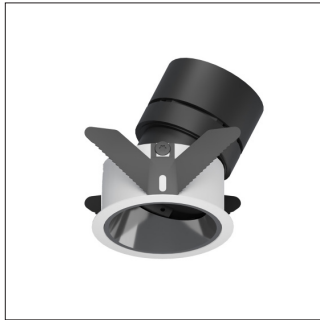

# 52.05518 SILO Recessed Downlight

Light Distribution	SILO Recessed Downlight
Colour Temperature	2700/3000/3500/4000K
Colour Rendition Index	CRI 90
Optics	LENS
Beam Angle	18D/24D/29D
Cut Out	55mm
Connected Load	10W
Luminous Flux Of The Luminaire	504lm
Luminaire Efficacy	55lm/W
Colour Deviation	SDCM <5
Light Source	LED
LED Type	COB
Dimming Method	Triac/1-10V/ Dali
Cover Material	Aluminum
Body Material	Aluminum
IP Rating	IP20
Housing Colour	Sandy White/ Sandy Black
Weight	0.3Kg
Technical Region	220-240V 50/60Hz

Light Beam Talbe		
h(m)	E(lx)	D(m)
		24°
1.0	3593	0.32
2.0	898	0.64
3.0	399	0.96
4.0	225	1.28
5.0	144	1.60

Star hotel rooms, aisles, villas, high-end private clubs, restaurants and other commercial spaces (such as furniture stores, ceramic and sanitary ware chain shops, brand chain shops and other commercial atmosphere lighting applications)