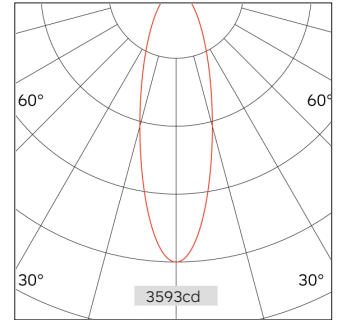

# 52.05518 SILO Recessed Downlight

Light Distribution	SILO Recessed Downlight
Colour Temperature	2700/3000/3500/4000K
Colour Rendition Index	CRI 90
Optics	LENS
Beam Angle	18D/24D/29D
Cut Out	55mm
Connected Load	10W
Luminous Flux Of The Luminaire	504lm
Luminaire Efficacy	55lm/W
Colour Deviation	SDCM <5
Light Source	LED
LED Type	COB
Dimming Method	Triac/1-10V/ Dali
Cover Material	Aluminum
Body Material	Aluminum
IP Rating	IP20
Housing Colour	Sandy White/ Sandy Black
Weight	0.3Kg
Technical Region	220-240V 50/60Hz

Light Beam Talbe		
h(m)	E(lx)	D(m)
		24°
1.0	3593	0.32
2.0	898	0.64
3.0	399	0.96
4.0	225	1.28
5.0	144	1.60

Star hotel rooms, aisles, villas, high-end private clubs, restaurants and other commercial spaces (such as furniture stores, ceramic and sanitary ware chain shops, brand chain shops and other commercial atmosphere lighting applications)