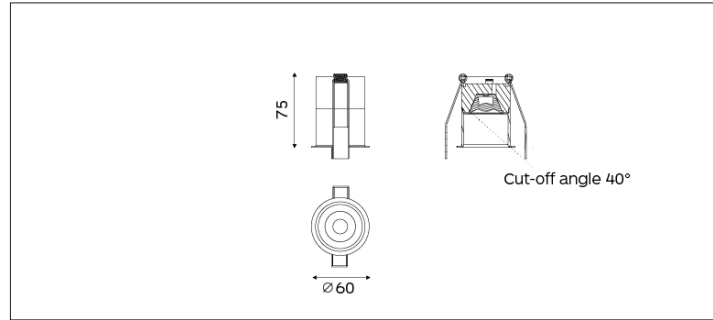

51.05511 NEK Recessed Downlight-Fixed

Light Distribution	NEK Recessed Downlight
Colour Temperature	2700/3000/3500/4000K
Colour Rendition Index	CRI 90
Optics	LENS
Beam Angle	17D/20D/30D
Cut Out	55mm
Connected Load	8W
Luminous Flux Of The Luminaire	531lm
Luminaire Efficacy	73m/W
Colour Deviation	SDCM <5
Light Source	LED
LED Type	COB
Dimming Method	Triac/1-10V/ Dali
Cover Material	Aluminum
Body Material	Aluminum
IP Rating	IP20
Housing Colour	Sandy White/ Sandy Black
Weight	0.35Kg
Technical Region	220-240V 50/60Hz

Light Beam Table		
h(m)	E(lx)	D(m)
		20°
1.0	3541	0.36
2.0	885	0.73
3.0	393	1.09
4.0	221	1.46
5.0	142	1.82

Application areas: High end residential and retail projects, hotels, museums and galleries.