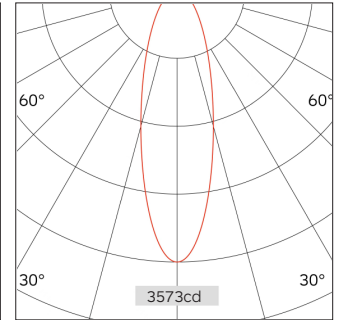

51.05511 NEK Recessed Downlight-Fixed

Light Distribution	NEK Recessed Downlight
Colour Temperature	2700/3000/3500/4000K
Colour Rendition Index	CRI 90
Optics	LENS
Beam Angle	17D/20D/30D
Cut Out	55mm
Connected Load	8W
Luminous Flux Of The Luminaire	531lm
Luminaire Efficacy	73m/W
Colour Deviation	SDCM <5
Light Source	LED
LED Type	COB
Dimming Method	Triac/1-10V/ Dali
Cover Material	Aluminum
Body Material	Aluminum
IP Rating	IP20
Housing Colour	Sandy White/ Sandy Black
Weight	0.35Kg
Technical Region	220-240V 50/60Hz

Light Beam Table		
h(m)	E(lx)	D(m)
		20°
1.0	3541	0.36
2.0	885	0.73
3.0	393	1.09
4.0	221	1.46
5.0	142	1.82

Application areas: High end residential and retail projects, hotels, museums and galleries.