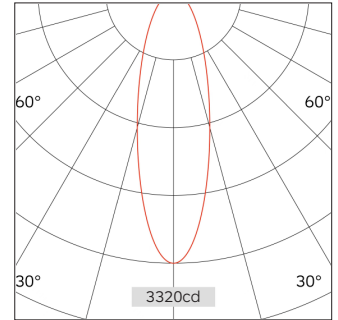

93.04515 EMMA Rod Suspension Lighting

Light Distribution	EMMA Pendant Lighting
Colour Temperature	2700/3000/3500/4000K
Colour Rendition Index	CRI 90
Optics	LENS
Beam Angle	16D/24D/36D
Installation Method	Surface Mounted
Connected Load	9W
Luminous Flux Of The Luminaire	708lm
Luminaire Efficacy	80lm/W
Colour Deviation	SDCM <5
Light Source	LED
LED Type	COB
Dimming Method	Triac/1-10V/ Dali
Cover Material	Aluminum
Body Material	Aluminum
IP Rating	IP20
Housing Colour	Sandy White/ Sandy Black
Weight	0.27Kg
Technical Region	220-240V 50/60Hz

Light Beam Table

h(m)	E(lx)	D(m)
		24°
1.0	3217	0.43
2.0	804	0.86
3.0	357	1.29
4.0	201	1.72
5.0	128	2.15

Application areas: retail, museums, hospitality, residential, offices and lobbies.