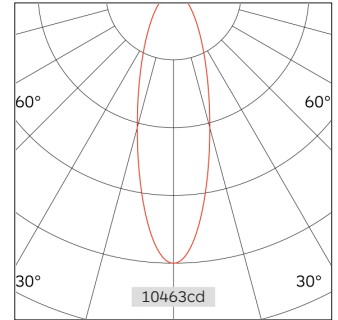

32.06213 ACTION Track Lighting Flexible Chain

Light Distribution	Action Track Lighting
Colour Temperature	2700/3000/3500/4000K
Colour Rendition Index	CRI 90
Optics	LENS
Beam Angle	19D/25D/38D
Track Phases	1 Circuit/ 3 Circuit
Connected Load	24.4W
Luminous Flux Of The Luminaire	2178lm
Luminaire Efficacy	89lm/W
Colour Deviation	SDCM <5
Light Source	LED
LED Type	COB
Dimming Method	Triac/1-10V/ Dali
Cover Material	Aluminum
Body Material	Aluminum
IP Rating	IP20
Housing Colour	Sandy White/ Sandy Black
Weight	0.65Kg
Technical Region	220-240V 50/60Hz

Light Beam Talbe		
h(m)	E(lx)	D(m)
		25°
1.0	10463	0.45
2.0	2615	0.89
3.0	1162	1.34
4.0	654	1.79
5.0	419	2.23

A modern design consisting for the purpose to meet the highest requirements of the latest advanced lighting technology.