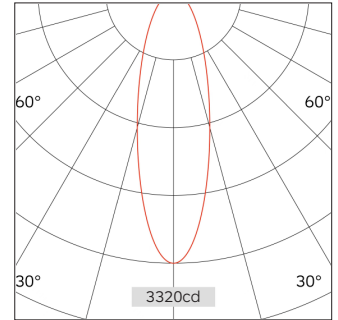

# 93.04513 EMMA Surface Mounted Lighting

Light Distribution	EMMA Pendant Lighting
Colour Temperature	2700/3000/3500/4000K
Colour Rendition Index	CRI 90
Optics	LENS
Beam Angle	16D/24D/36D
Installation Method	Surface Mounted
Connected Load	9W
Luminous Flux Of The Luminaire	708lm
Luminaire Efficacy	80lm/W
Colour Deviation	SDCM <5
Light Source	LED
LED Type	COB
Dimming Method	Triac/1-10V/ Dali
Cover Material	Aluminum
Body Material	Aluminum
IP Rating	IP20
Housing Colour	Sandy White/ Sandy Black
Weight	0.27Kg
Technical Region	220-240V 50/60Hz

Light Beam Table		
h(m)	E(lx)	D(m)
		24°
1.0	3217	0.43
2.0	804	0.86
3.0	357	1.29
4.0	201	1.72
5.0	128	2.15

Application areas: retail, museums, hospitality, residential, offices and lobbies.