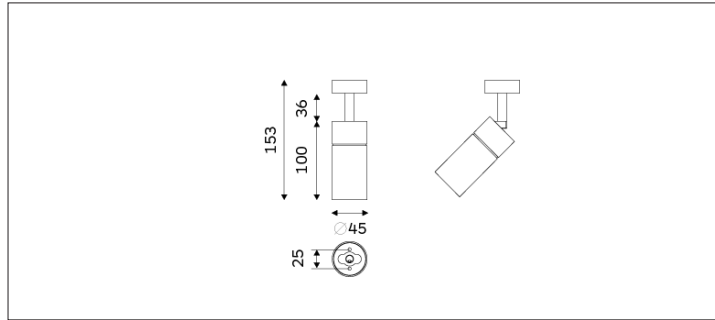

# 93.04513 EMMA Surface Mounted Lighting

Light Distribution	EMMA Pendant Lighting
Colour Temperature	2700/3000/3500/4000K
Colour Rendition Index	CRI 90
Optics	LENS
Beam Angle	16D/24D/36D
Installation Method	Surface Mounted
Connected Load	9W
Luminous Flux Of The Luminaire	708lm
Luminaire Efficacy	80lm/W
Colour Deviation	SDCM <5
Light Source	LED
LED Type	COB
Dimming Method	Triac/1-10V/ Dali
Cover Material	Aluminum
Body Material	Aluminum
IP Rating	IP20
Housing Colour	Sandy White/ Sandy Black
Weight	0.27Kg
Technical Region	220-240V 50/60Hz

Light Beam Table		
h(m)	E(lx)	D(m)
		24°
1.0	3217	0.43
2.0	804	0.86
3.0	357	1.29
4.0	201	1.72
5.0	128	2.15

Application areas: retail, museums, hospitality, residential, offices and lobbies.