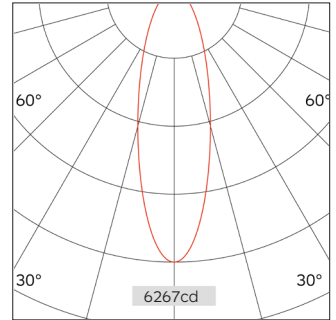

93.06215 EMMA Rod Suspension Lighting

Light Distribution	Rod Suspension Lighting
Colour Temperature	2700/3000/3500/4000K
Colour Rendition Index	CRI 90
Optics	LENS
Beam Angle	16D/25D/35D
Installation method	Surface Mounted
Connected Load	14W
Luminous Flux Of The Luminaire	1305lm
Luminaire Efficacy	94lm/W
Colour Deviation	SDCM <5
Light Source	LED
LED Type	COB
Dimming Method	Triac/1-10V/ Dali
Cover Material	Aluminum
Body Material	Aluminum
IP Rating	IP20
Housing Colour	Sandy White/ Sandy Black
Weight	0.5Kg
Technical Region	220-240V 50/60Hz

Light Beam Talbe		
h(m)	E(lx)	D(m)
		24°
1.0	6267	0.45
2.0	1567	0.90
3.0	696	1.35
4.0	392	1.80
5.0	251	2.20

Application areas: retail, museums, hospitality, residential, offices and lobbies.