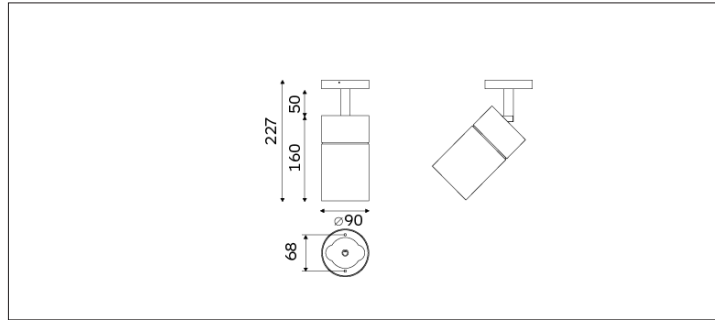

# 93.09311 EMMA Surface Mounted Lighting

Light Distribution	Surface Mounted Lighting
Colour Temperature	2700/3000/3500/4000K
Colour Rendition Index	CRI 90
Optics	LENS
Beam Angle	15D/20D/28D/39D
Installation method	Surface Mounted
Connected Load	35W
Luminous Flux Of The Luminaire	3590 lm
Luminaire Efficacy	100m/W
Colour Deviation	SDCM <5
Light Source	LED
LED Type	COB
Dimming Method	Triac/1-10V/ Dali
Cover Material	Aluminum
Body Material	Aluminum
IP Rating	IP20
Housing Colour	Sandy White/ Sandy Black
Weight	1Kg
Technical Region	220-240V 50/60Hz

Light Beam Talbe		
h(m)	E(lx)	D(m)
		28°
1.0	14397	0.50
2.0	3599	1.00
3.0	1600	1.40
4.0	900	1.99
5.0	576	2.49

Application areas: retail, museums, hospitality, residential, offices and lobbies.