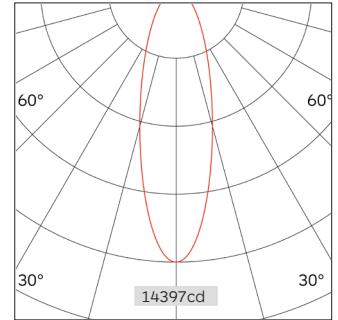

# 93.09311 EMMA Surface Mounted Lighting

Light Distribution	Surface Mounted Lighting
Colour Temperature	2700/3000/3500/4000K
Colour Rendition Index	CRI 90
Optics	LENS
Beam Angle	15D/20D/28D/39D
Installation method	Surface Mounted
Connected Load	35W
Luminous Flux Of The Luminaire	3590 lm
Luminaire Efficacy	100m/W
Colour Deviation	SDCM <5
Light Source	LED
LED Type	COB
Dimming Method	Triac/1-10V/ Dali
Cover Material	Aluminum
Body Material	Aluminum
IP Rating	IP20
Housing Colour	Sandy White/ Sandy Black
Weight	1Kg
Technical Region	220-240V 50/60Hz

Light Beam Talbe		
h(m)	E(lx)	D(m)
		28°
1.0	14397	0.50
2.0	3599	1.00
3.0	1600	1.40
4.0	900	1.99
5.0	576	2.49

Application areas: retail, museums, hospitality, residential, offices and lobbies.