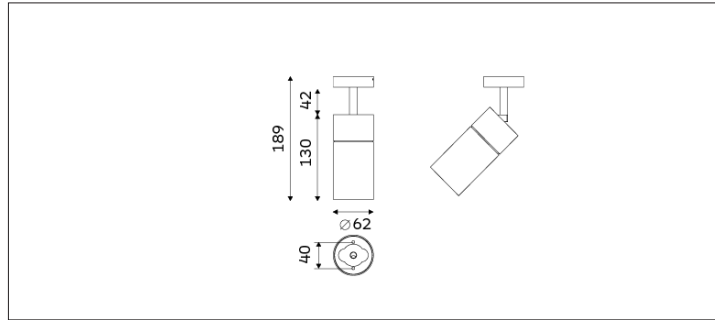

93.06213 EMMA Surface Mounted Lighting

Light Distribution	Surface Mounted Lighting
Colour Temperature	2700/3000/3500/4000K
Colour Rendition Index	CRI 90
Optics	LENS
Beam Angle	16D/25D/35D
Installation method	Surface Mounted
Connected Load	14W
Luminous Flux Of The Luminaire	1305lm
Luminaire Efficacy	94lm/W
Colour Deviation	SDCM <5
Light Source	LED
LED Type	COB
Dimming Method	Triac/1-10V/ Dali
Cover Material	Aluminum
Body Material	Aluminum
IP Rating	IP20
Housing Colour	Sandy White/ Sandy Black
Weight	0.5Kg
Technical Region	220-240V 50/60Hz

Light Beam Talbe		
h(m)	E(lx)	D(m)
		24°
1.0	6267	0.45
2.0	1567	0.90
3.0	696	1.35
4.0	392	1.80
5.0	251	2.20

Application areas: retail, museums, hospitality, residential, offices and lobbies.