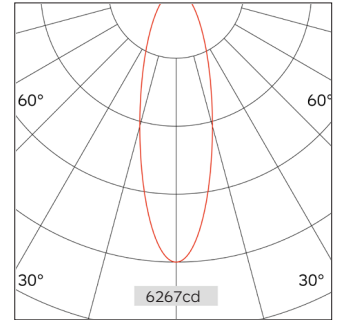

93.06213 EMMA Surface Mounted Lighting

Light Distribution	Surface Mounted Lighting
Colour Temperature	2700/3000/3500/4000K
Colour Rendition Index	CRI 90
Optics	LENS
Beam Angle	16D/25D/35D
Installation method	Surface Mounted
Connected Load	14W
Luminous Flux Of The Luminaire	1305lm
Luminaire Efficacy	94lm/W
Colour Deviation	SDCM <5
Light Source	LED
LED Type	COB
Dimming Method	Triac/1-10V/ Dali
Cover Material	Aluminum
Body Material	Aluminum
IP Rating	IP20
Housing Colour	Sandy White/ Sandy Black
Weight	0.5Kg
Technical Region	220-240V 50/60Hz

Light Beam Talbe		
h(m)	E(lx)	D(m)
		24°
1.0	6267	0.45
2.0	1567	0.90
3.0	696	1.35
4.0	392	1.80
5.0	251	2.20

Application areas: retail, museums, hospitality, residential, offices and lobbies.